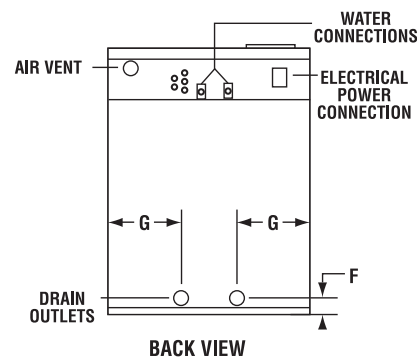

NEW YORK CITY
M.E.A.

THE BEST WARRANTY IN THE BUSINESS— 5 YEARS ON ALL PARTS

For a period from the date of original purchase through the time listed above, the designated parts that fail in normal commercial use will be repaired or replaced free of charge for the part itself, with the owner paying all other costs, including labor, transportation and customs duty. Chemical damage is excluded from all warranty coverage. See complete warranty for details.