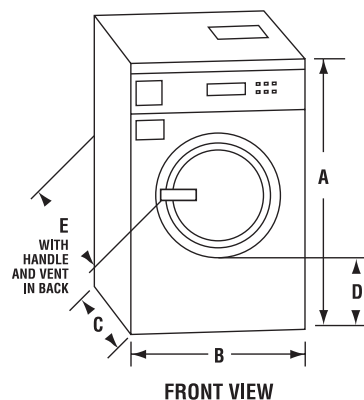

NEW YORK CITY
M.E.A.

THE BEST WARRANTY IN THE BUSINESS— 5 YEARS ON ALL PARTS

For a period from the date of original purchase through the time listed above, the designated parts that fail in normal commercial use will be repaired or replaced free of charge for the part itself, with the owner paying all other costs, including labor, transportation and customs duty. Chemical damage is excluded from all warranty coverage. See complete warranty for details.